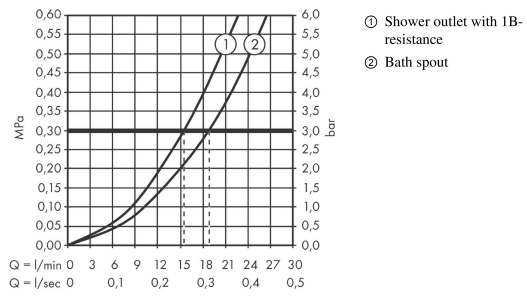

#### Scale drawing

**Ecostat E**

**Bath thermostat for exposed installation**

Surface: **Chrome** Article Number: **15774000**

**Flowchart**

**Ecostat E**

**Bath thermostat for exposed installation**

Surface: **Chrome** Article Number: **15774000**