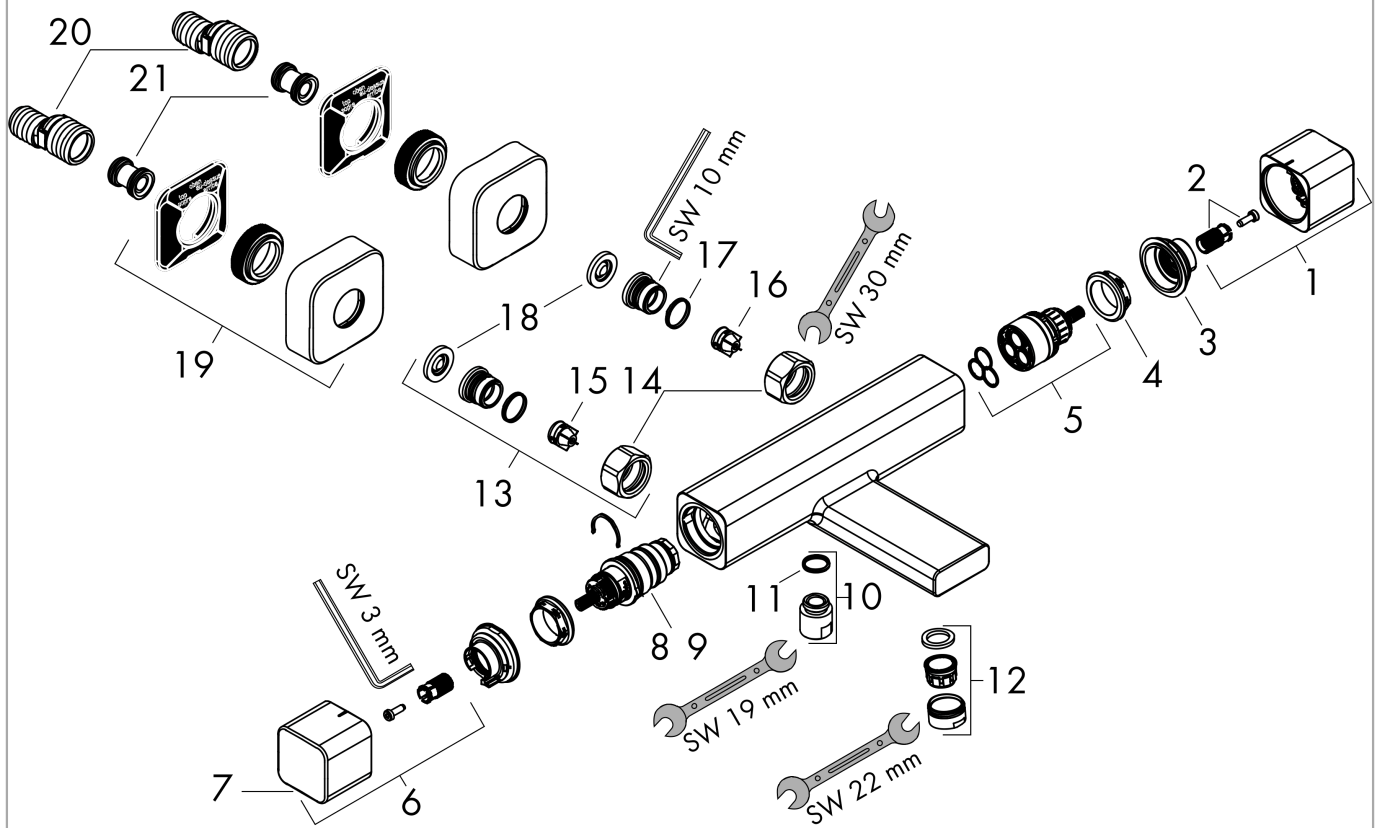

Ecostat E

Bath thermostat for exposed installation

Surface: **Chrome** Article Number: **15774000**

Exploded Drawing

Year of production: >08/19

Ecostat E

Bath thermostat for exposed installation

Surface: **Chrome** Article Number: **15774000**

Spare part list

Year of production: >08/19

Pos.	Description	Article Number	Price	PU
1	handle	93521000	€ 72,47	1
2	handle fixing set	93228000	€ 8,69	1
3	safety set	93519000	€ 3,33	1
4	nut	98913000	€ 18,80	1
5	shut off unit with selector	98283000	€ 72,47	1
6	handle	93520000	€ 88,54	1
7	pushbutton	92848000	€ 5,36	1
8	thermostat cartridge	98282000	€ 103,17	1
9	cartridge for exchanged connections	92373000	€ 256,68	1
10	connecting thread	95392000	€ 18,80	1
11	O-ring 14x2	98129000	€ 3,33	1
12	aerator M24x1 (38 l/min)	95871000	€ 18,80	1
13	set of unions	94285000	-	1
14	set of nuts	96157000	€ 28,92	1
15	non return valve (pressure-resistant up to 2 MPa)	93136000	€ 28,92	1
16	non return valve	96737000	€ 28,92	1
17	O-ring 17x1,5	98137000	€ 3,33	1
18	filter packing	96922000	€ 8,69	1
19	escutcheon	93518000	€ 22,97	1
20	set of S-unions (±12 mm)	94140000	€ 45,82	1
21	noise reduction	96429000	€ 5,36	1